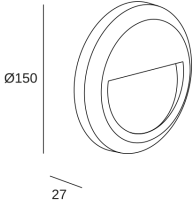

PX-0385-BLA

Wall fixture IP65 SIRAM LED 1.8 LED warm-white 3000K ON-OFF White 208

TECHNICAL FEATURES

Luminaire total power : 1.8W

Real lumens : 208

Nominal lumens : 208

Structure material : Polycarbonate + ABS

LOGISTICS

Net weight (kg): 0.22

Packaged weight (kg): 0.28

Packaging: 160mm x 35mm x 160mm