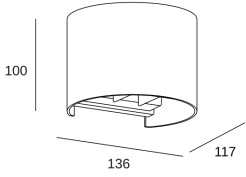

TECHNICAL FEATURES

IP44

Luminaire total power : 8.8W

Real lumens : 720

Nominal lumens : 720

Structure material : Aluminium

Structure finish : White

Diffuser material : Glass

Packaged weight (kg): 0.72

Packaging: 140mm x 120mm x 110mm

12 Un