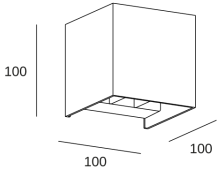

TECHNICAL FEATURES

IP44

Luminaire total power : 8.8W

Real lumens : 720

Nominal lumens : 720

Structure material : Aluminium

Structure finish : White

Diffuser material : Glass

Packaged weight (kg): 0.67

Packaging: 110mm x 110mm x 110mm

18 Un