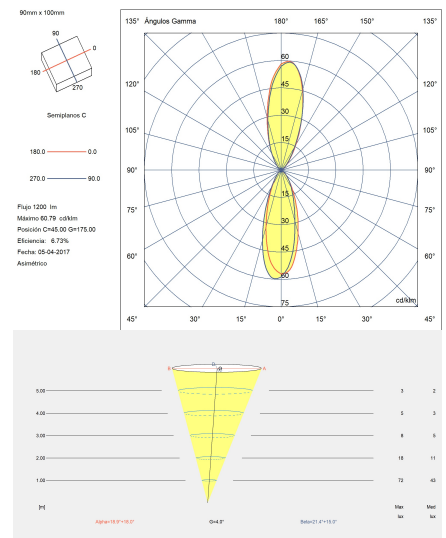

Afrodita GU10

LedsC4 Team

Wall fixture IP55 Afrodita GU10 GU10 16 Grey

Technical features

- Luminaire total power: 16W
- Structure material: Aluminium
- Structure finish: Grey
- Diffuser material: Glass
- Diffuser finish: Transparent
- Max. size of light bulb: 70/NA mm
- Recommended light bulb: GU10
- Voltage / frequency: 100-240V/50-60Hz
- Warranty: 5 years
- Resistant to marine environments: Yes
- Easily recyclable luminaire

Luminotechnic features

Lampholder	Quantity	Light source power (W)	Correlated Colour Temperature (CCT)
GU10	2	Max. power 8W	-

Photometric test performed with a standard bulb

Image may not match reference. LedsC4 reserves the right to amend any of the product's components. The data related to flux, power and colour temperature may be subject to changes made by the manufacturer.

Afrodita GU10

LedsC4 Team

Wall fixture IP55 Afrodita GU10 GU10 16 Grey

Logistics

x 8

Net weight (kg): 0.96

Packaged weight (kg): 1.11

Packaging: 100mm x 95mm x 225mm