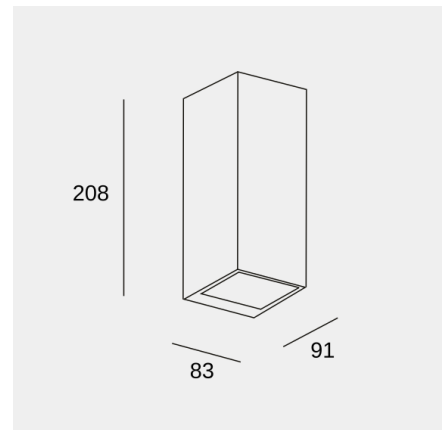

Afrodita GU10

LedsC4 Team

Wall fixture IP55 Afrodita GU10 GU10 16 Grey

Technical features

- Luminaire total power: 16W
- Structure material: Aluminium
- Structure finish: Grey
- Diffuser material: Glass
- Diffuser finish: Transparent
- Max. size of light bulb: 70/NA mm
- Recommended light bulb: GU10
- Voltage / frequency: 100-240V/50-60Hz
- Warranty: 5 years
- Resistant to marine environments: Yes
- Easily recyclable luminaire

Luminotechnic features

Lampholder	Quantity	Light source power (W)	Correlated Colour Temperature (CCT)
GU10	2	Max. power 8W	-

Photometric test performed with a standard bulb

Image may not match reference. LedsC4 reserves the right to amend any of the product's components. The data related to flux, power and colour temperature may be subject to changes made by the manufacturer.

Afrodita GU10

LedsC4 Team

Wall fixture IP55 Afrodita GU10 GU10 16 Grey

Logistics

x 8

Net weight (kg): 0.96

Packaged weight (kg): 1.11

Packaging: 100mm x 95mm x 225mm