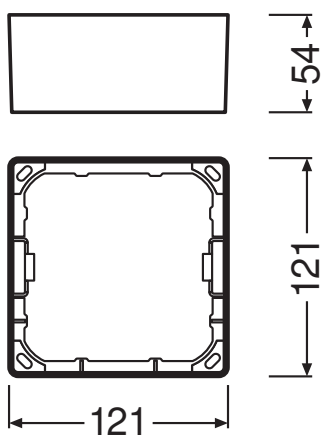

PRODUCT DATASHEET

DL SLIM FRAME SQ 105 WT

DOWNLIGHT SLIM SQUARE FRAME | Surface mounting frame, square shape

Areas of application

- General illumination
- Public areas
- Stairways
- Corridors
- Foyers
- Shops

Product benefits

- Cable entry on the side for electrical connection with low profil
- Easy installation thanks to included drilling template

Product features

- Low mounting depth
- Robust polycarbonate casing
- Mounting accessories included

TECHNICAL DATA

Dimensions & Weight

Length	121.0 mm
Width	121,0 mm
Height	54 mm
Product weight	48.00 g

Materials & Colors

Product color	White
---------------	-------

Application & Mounting

Mounting location	Ceiling / Wall
-------------------	----------------

Product code	Packaging unit (Pieces/Unit)	Dimensions (length x width x height)	Gross weight	Volume
4058075079397	Folding box 1	60 mm x 130 mm x 130 mm	96.00 g	1.01 dm ³
4058075079403	Shipping box 6	380 mm x 140 mm x 154 mm	696.00 g	8.19 dm ³