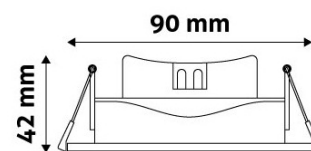

PRODUCT SIZE

Diameter: 90mm
 Height: 90mm
 Cut out size: 75-85mm

CARDBOARD BOX

EAN: 5999097916149
 Packaging: 1/b 100/c 2400/p
 Dimensions: 105mm x 105mm x 56mm
 Net weight: 66g
 Gross weight: 81g

CARTON

EAN: 5999097916156
 Packaging: 1/b 100/c 2400/p
 Dimensions: 520mm x 275mm x 375mm
 Net weight: 6.6kg
 Gross weight: 8.1kg

PALLET EXAMPLE

Height:
 Width: 120cm (std Euro pallet)
 Mepth: 80cm (std Euro pallet)
 Cartons per pallet: 24carton/pallet
 Cartons per row:
 Net weight: 158.4kg
 Gross weight: 194.4kg

PRODUCT PICTURE

PRODUCT OUTLINE