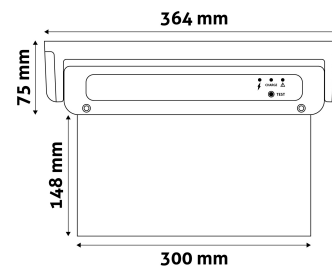

PRODUCT OUTLINE