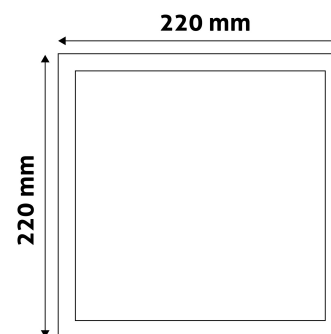

Page: 2/3

PRODUCT SIZE

Width:	220mm
Height:	220mm
Cut out size:	201mm

CARDBOARD BOX

EAN:	5999562281314
Packaging:	1/b 20/c 400/p
Dimensions:	220mm x 34mm x 260mm
Net weight:	350g
Gross weight:	370g

CARTON

EAN:	5999562281321
Packaging:	1/b 20/c 400/p
Dimensions:	470mm x 375mm x 285mm
Net weight:	7kg
Gross weight:	7.4kg

PALLET EXAMPLE

Height:	
Width:	120cm (std Euro pallet)
Mepth:	80cm (std Euro pallet)
Cartons per pallet:	20carton/pallet
Cartons per row:	
Net weight:	140kg
Gross weight:	148kg

PRODUCT PICTURE

PRODUCT OUTLINE