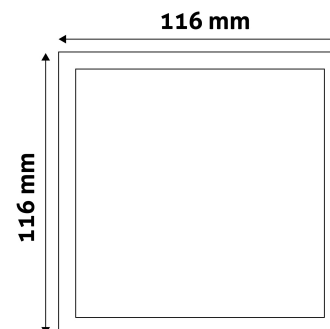

PRODUCT OUTLINE