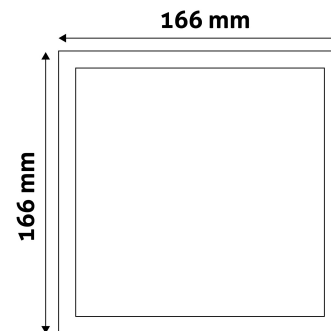

PRODUCT OUTLINE