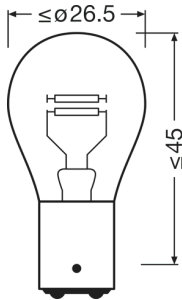

### Physical Attributes & Dimensions

Lamp base	BAZ15d
Length	49.5 mm
Diameter	25.0 mm
Product weight	10.00 g