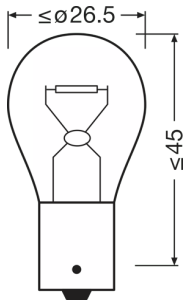

Electrical Data

Power input	25 W
Nominal voltage	12.0 V
Nominal wattage	21 W
Power input tolerance	±6 %
Test voltage	13.5 V

Photometric Data

Nominal luminous flux	280 lm
Luminous flux tolerance	±20 %

Physical Attributes & Dimensions

Lamp base	BAU15s
Length	52.6 mm
Diameter	25.0 mm
Product weight	8.00 g

Lifetime Data

Lifespan B3	250 hr
Lifespan Tc	500 hr

Product datasheet

Capabilities

Technology	AUX
------------	-----

Certificates & standards