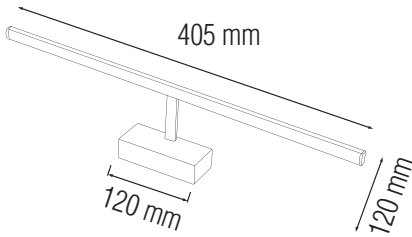

# LED PICTURE & MIRROR LAMP

Product&amp;Family Code: 040 012 0008

**KANARYA-8**

**CHROME**

## Technical Drawing

Technical Data	
Voltage (V)	100-250V
Product Wattage (W)	8
Equivalence with incandescent lamp(W)	64
Colour Render Index (Ra)	>Ra70
Colour Temperature (K)	4200
Materials	Chrome + PC
Protection Class	I
Dimmable	No
EEI	A to A++
Warm-up time up to 60 %of the full light output	Instant Full Light
Luminous Flux (lm)	570
Luminous Efficacy (lm/W)	71
Rated Life (hrs) ⌚	30.000
IP Rating	45
Power Factor	>0.5
Beam Angle	120°
Starting Time	<0.2s
Number of ON-OFF cycling	x15.000