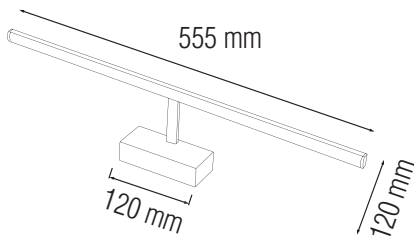

LED PICTURE & MIRROR LAMP

Product&Family Code: 040 012 0012

KANARYA-12

CHROME

Technical Drawing

Technical Data	
Voltage (V)	100-250V
Product Wattage (W)	12
Equivalence with incandescent lamp(W)	96
Colour Render Index (Ra)	>Ra70
Colour Temperature (K)	4200
Materials	Chrome + PC
Protection Class	I
Dimmable	No
EEI	A to A++
Warm-up time up to 60 %of the full light output	Instant Full Light
Luminous Flux (lm)	850
Luminous Efficacy (lm/W)	71
Rated Life (hrs) ⌚	30.000
IP Rating	45
Power Factor	>0.5
Beam Angle	120°
Starting Time	<0.2s
Number of ON-OFF cycling	x15.000