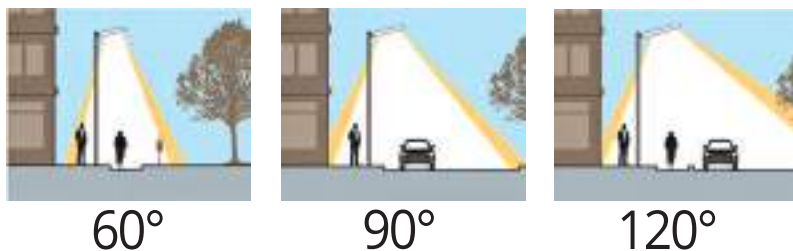

BEAM ANGLE OPTIONS: