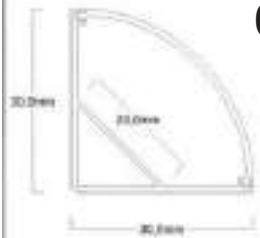

ALUMINIUM PROFILE

05-508

ASSEMBLY SCHEME

1. Basic cover
2. LED strip
3. End cap without hole
4. 3a. End cap with hole
4. Screw
5. Mini mounting clip for profile