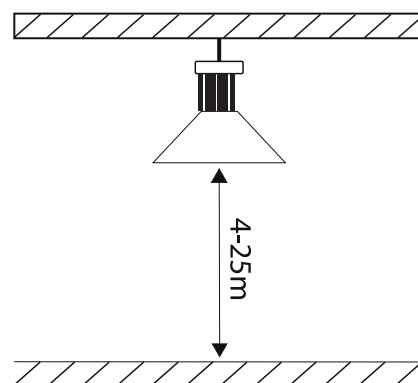

LED HIGH BAY LIGHTS

BEAM ANGLE:

INSTALLATION HEIGHT:

MODEL MODELIS	POWER JAUDA	LUMEN OUTPUT GAISMAS PLUSMA	VOLTAGE SPRIEGUMS	LIFETIME KALPOŠANAS ILGUMS	BEAM ANGLE GAISMAS ĻENKIS	CCT	POWER FACTOR KOEFIČIENTS PF
PREMIUM	100W	12500 Lm	AC 175-265V	50000h	60°/ 90°/ 120°	4000K	>0.9
PREMIUM	150W	18750 Lm	AC 175-265V	50000h	60°/ 90°/ 120°	4000K	>0.9
PREMIUM	200W	25000 Lm	AC 175-265V	50000h	60°/ 90°/ 120°	4000K	>0.9