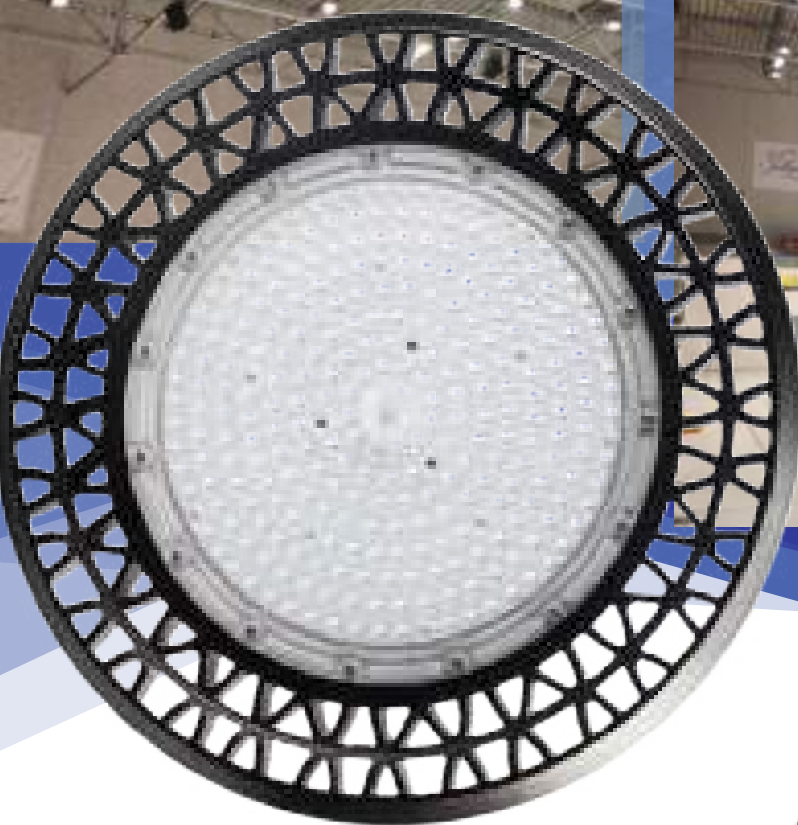

LED UFO HIGH BAY PROFESSIONAL

GENERAL DESCRIPTION

LED UFO HIGH BAY LIGHTS VISIONAL is an excellent replacement of old warehouse lighting. LED UFO lights proved their reliability and durability in many projects. This lighting solution provides instant full light, no flickering and high energy-efficiency. Moreover, dimming features are available. It is perfect lighting solution for industrial areas, warehouses, logistic centers and traffic areas. VISIONAL brand always updates its products, LED UFO lights have improved temperature rating and color quality.