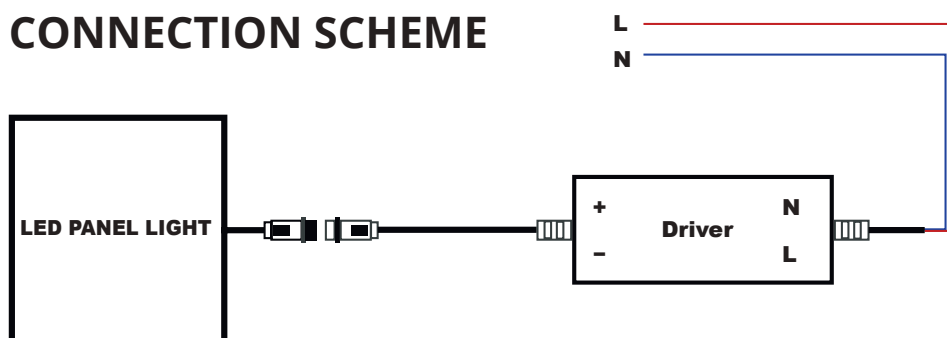

CONNECTION SCHEME

EMC
compliance

DALI
OPTIONAL