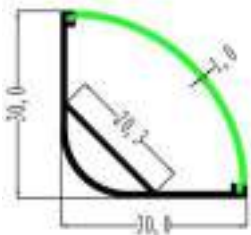

ALUMINIUM PROFILE

05-500M

VS-P-001

05-502

VS-P-007

BENDABLE ALUMINIUM PROFILE FOR LED STRIP LIGHTS

ASSEMBLY SCHEME

1. Basic cover
2. LED strip
3. End cap without hole
- 3a. End cap with hole
4. Screw
5. Mini mounting clip for profile