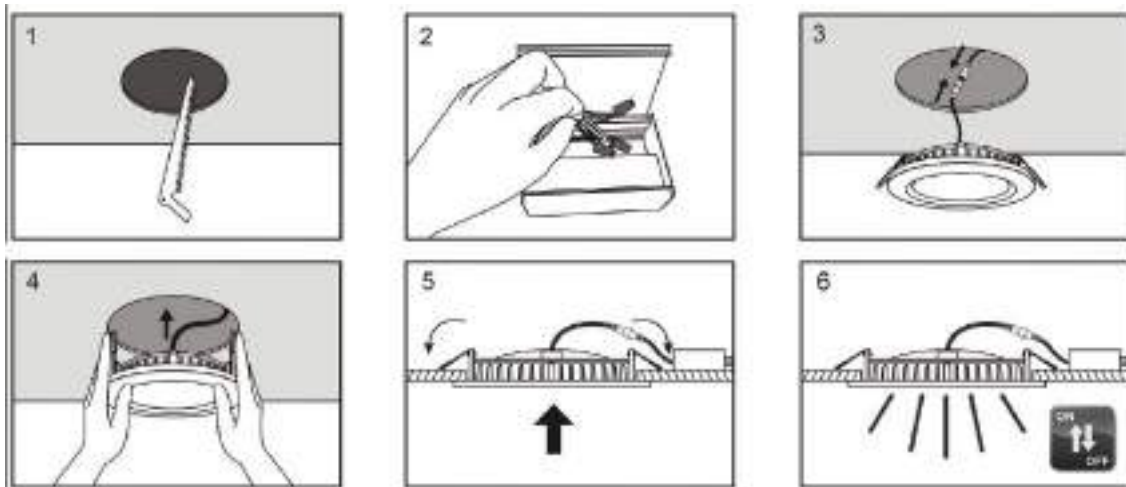

LED GLASS PANELS

VISIONAL LED PREMIUM

EXTRA BRIGHT
600 LM

CRI > 80

120°
BEAM ANGLE

INSTANT FULL LIGHT

LOW HEAT EMISSION

IES FILE AVAILABLE

NO FLICKERING

50 000 HOURS EXTRA LONG LIFE

LED GLASS PANEL 6W
DEVELOPED IN EUROPE

3 YEARS FACTORY WARRANTY

6W = 50W

ErP

SUITABLE FOR PROJECTS

VISIONAL LED PREMIUM

EXTRA BRIGHT
1200 LM

CRI > 80

120°
BEAM ANGLE

INSTANT FULL LIGHT

LOW HEAT EMISSION

IES FILE AVAILABLE

NO FLICKERING

50 000 HOURS EXTRA LONG LIFE

LED GLASS PANEL 12W
DEVELOPED IN EUROPE

3 YEARS FACTORY WARRANTY

12W = 100W

ErP

SUITABLE FOR PROJECTS

VISIONAL LED PREMIUM

EXTRA BRIGHT
1800 LM

CRI > 80

120°
BEAM ANGLE

INSTANT FULL LIGHT

LOW HEAT EMISSION

IES FILE AVAILABLE

NO FLICKERING

50 000 HOURS EXTRA LONG LIFE

LED GLASS PANEL 18W
DEVELOPED IN EUROPE

3 YEARS FACTORY WARRANTY

18W = 150W

ErP

SUITABLE FOR PROJECTS

Easy to install and use

MODEL MODELIS	POWER JAUDA	LUMEN GAISMAS PLUSMA	VOLTAGE SPRIEGUMS	BEAM ANGLE GAISMAS LENĶIS	DIMENSIONS IZMĒRI	CCT
Round panel	6W	600 Lm	AC 85-265V	120°	Ø 100 x 35mm	3000K - 6000K
Round panel	12W	1200 Lm	AC 85-265V	120°	Ø 160 x 35mm	3000K - 6000K
Round panel	18W	1800 Lm	AC 85-265V	120°	Ø 200 x 35mm	3000K - 6000K
Round panel	27W	2700 Lm	AC 85-265V	120°	Ø 260 x 30mm	3000K - 6000K
Square panel	6W	600 Lm	AC 85-265V	120°	100x100x35mm	3000K - 6000K
Square panel	12W	1200 Lm	AC 85-265V	120°	160x160x35mm	3000K - 6000K
Square panel	18W	1800 Lm	AC 85-265V	120°	200x200x35mm	3000K - 6000K
Square panel	27W	2700 Lm	AC 85-265V	120°	260x260x30mm	3000K - 6000K