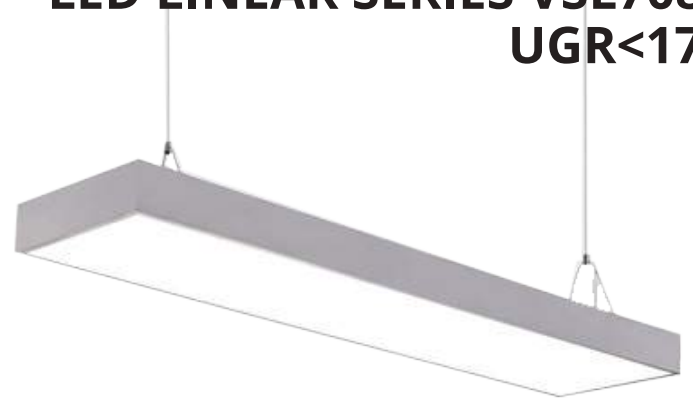

LED LINEAR LIGHTS

LED LINEAR SERIES VSL703

*CONNECTABLE UP TO 100M

LED LINEAR SERIES VSL704

LED LINEAR SERIES VSL712

LED LINEAR SERIES VSL708 UGR<17

MODEL MODELIS	POWER JAUDA	CCT	LUMEN OUTPUT GAISMAS PLUSMA	VOLTAGE SPRIEGUMS	BEAM ANGLE GAISMAS LENĶIS
VSL703-20W 89CM 20W	20W	2800/4000/6000K	1900 - 2650 Lm	AC 110-240V	120°
VSL703-40W 119CM 40W	40W	2800/4000/6000K	3700 - 5200 Lm	AC 110-240V	120°
VSL703-60W 149CM 60W	60W	2800/4000/6000K	5500 - 7800 Lm	AC 110-240V	120°
VSL704-32W 89CM 32W	32W	2800/4000/6000K	3000/3150/3200 Lm	AC 110-240V	120°
VSL704-50W 119CM 50W	50W	2800/4000/6000K	4500/4670/4690 Lm	AC 110-240V	120°
VSL704-70W 149CM 70W	70W	2800/4000/6000K	6490/6570/6590 Lm	AC 110-240V	120°
VSL708-30W 118CM 30W	30W	2800/4000/6000K	3020/3200/3350 Lm	AC 110-240V	360°
VSL708-40W 118CM 40W	40W	2800/4000/6000K	4160/4300/4400 Lm	AC 110-240V	360°
VSL708-50W 118CM 50W	50W	2800/4000/6000K	5180/5350/5500 Lm	AC 110-240V	360°
VSL708-60W 118CM 60W	60W	2800/4000/6000K	6180/6400/6550 Lm	AC 110-240V	360°
VSL712-20W 33CM 20W	20W	2800/4000/6000K	1800/1900/1960 Lm	AC 110-240V	120°
VSL712-30W 62CM 30W	30W	2800/4000/6000K	2700/2850/2900 Lm	AC 110-240V	120°
VSL712-40W 62CM 40W	40W	2800/4000/6000K	3600/3850/3900 Lm	AC 110-240V	120°
VSL712-40W 93CM 40W	40W	2800/4000/6000K	3620/3850/3920 Lm	AC 110-240V	120°
VSL712-45W 121CM 45W	45W	2800/4000/6000K	3620/3850/3920 Lm	AC 110-240V	120°
VSL712-60W 149CM 60W	60W	2800/4000/6000K	5540/5800/5900 Lm	AC 110-240V	120°