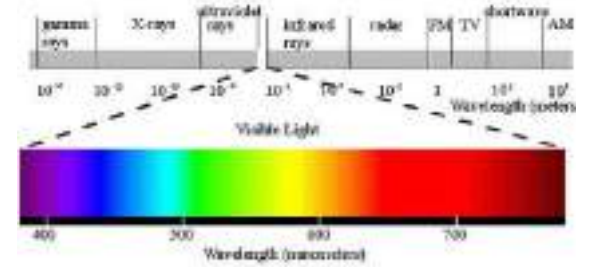

INSTALLATION:

MODEL MODELIS	POWER JAUDA	LUMEN OUTPUT GAISMAS PLUSMA	VOLTAGE SPRIEGUMS	LIFETIME KALPOŠANAS ILGUMS	BEAM ANGLE GAISMAS LENĶIS	CCT
LED PLANT LIGHTING E27	12W	960 Lm	AC 220-240V	30000h	240°	UV
LED PLANT LIGHTING E27 FILAMENT	8W	640 Lm	AC 220-240V	30000h	180°	UV
LED PLANT LIGHTING RECTANGLE	28W	2240 Lm	AC 220-240V	30000h	180°	UV
LED PLANT LIGHTING CIRCLE	45W	3600 Lm	AC 85-300V	30000h	180°	UV
LED PLANT LIGHTING SQUARE	50W	4000 Lm	AC 175-265V	30000h	180°	UV
LED PLANT LIGHTING rectangle	56W	4480 Lm	AC 175-265V	30000h	180°	UV