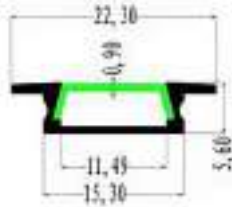

ALUMINIUM PROFILE

05-500M

VS-P-001

05-502

VS-P-007

BENDABLE ALUMINIUM PROFILE FOR LED STRIP LIGHTS

ASSEMBLY SCHEME

1. Basic cover
2. LED strip
3. End cap without hole
- 3a. End cap with hole
4. Screw
5. Mini mounting clip for profile