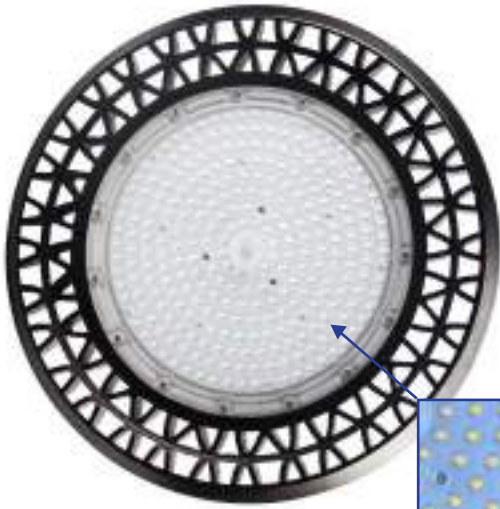

LED UFO HIGH BAY PROFESSIONAL

VISIONAL **LED**
PROFESSIONAL

220W

- UP TO 5 YEARS FACTORY WARRANTY
- 150 LUMEN/WATT
- PROTECTION LEVEL IP66
- POWER FACTOR >0.95; CRI>80
- BEAM ANGLE 60°/90°/120°
- NO FLICKERING

- UP TO 5 YEARS FACTORY WARRANTY
- 150 LUMEN/WATT
- PROTECTION LEVEL IP66
- POWER FACTOR >0.95; CRI>80
- BEAM ANGLE 60°/ 90°/ 120°
- NO FLICKERING
- LIFUD DRIVER

LIFUD

MICROWAVE INDUCTION MODULE:

120° CEILING MOUNTING
RANGE DETECTION: DIAMETER OF 10 METERS
DELAY TIME: 2S/30S/120S/5MIN/15MIN/30MIN
BRIGHTNESS 10%-100%