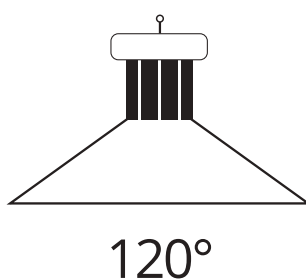

LED HIGH BAY LIGHTS

BEAM ANGLE:

INSTALLATION HEIGHT:

MODEL MODELIS	POWER JAUDA	LUMEN OUTPUT GAISMAS PLUSMA	VOLTAGE SPRIEGUMS	LIFETIME KALPOŠANAS ILGUMS	BEAM ANGLE GAISMAS ĻENKIS	CCT	POWER FACTOR KOEFIČIENTS PF
PREMIUM	100W	12500 Lm	AC 175-265V	50000h	60°/ 90°/ 120°	4000K	>0.9
PREMIUM	150W	18750 Lm	AC 175-265V	50000h	60°/ 90°/ 120°	4000K	>0.9
PREMIUM	200W	25000 Lm	AC 175-265V	50000h	60°/ 90°/ 120°	4000K	>0.9