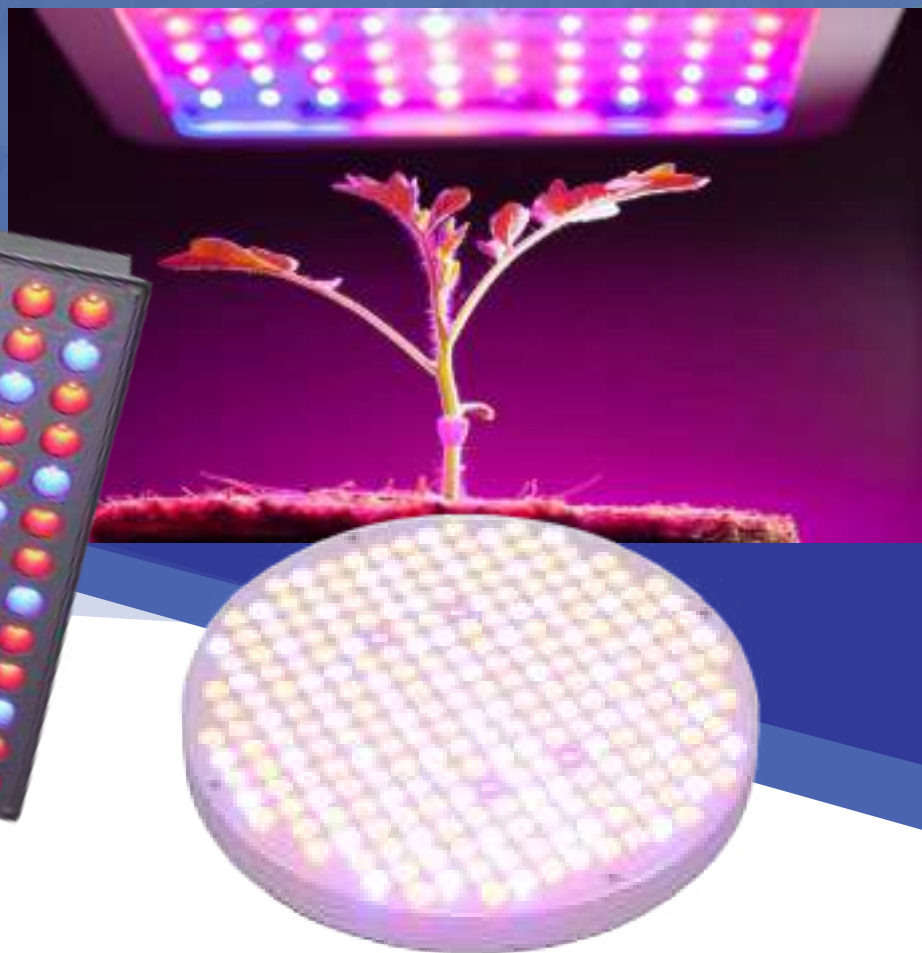

LED PLANT LIGHTING

GENERAL DESCRIPTION

LED Plant Lighting Grow lights are made of high quality materials for long lasting durability and dependability. Units provide an artificial light source designed to stimulate plant growth emitting an electromagnetic spectrum for photosynthesis. For use in applications without naturally occurring light or where supplemental light is required.