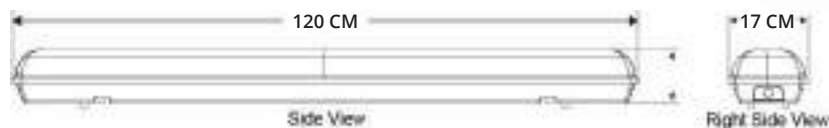

FIXTURES FOR LED T8

VISIONAL LED PREMIUM

IP 20

SUSPENSION KIT AVAILABLE

STAINLESS STEEL CLIPS

IP 65

x2 LED T8 / G13 TUBES 1500mm

DIMENSIONS