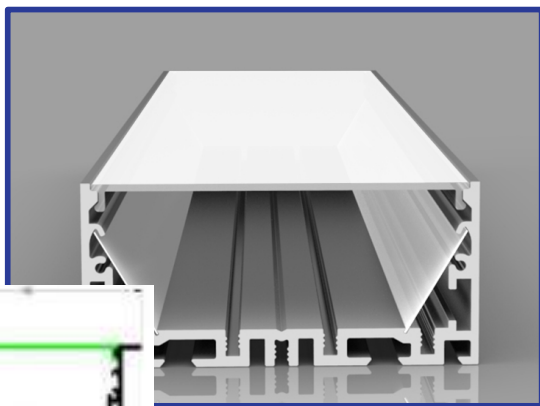

ALUMINIUM PROFILE

05-504

05-508

05-510

05-509

ASSEMBLY SCHEME

1. Basic cover
2. LED strip
3. End cap without hole
- 3a. End cap with hole
4. Screw
5. Mini mounting clip for profile

LED BULBS VISIONAL