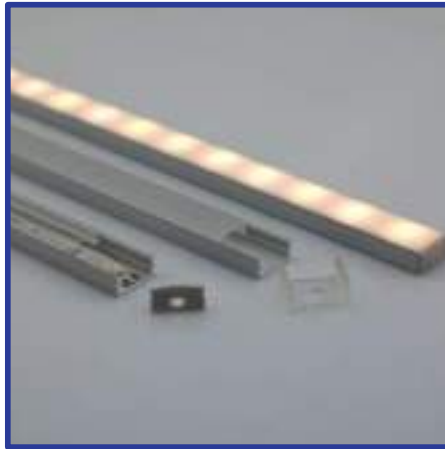

ALUMINIUM PROFILE

05-508

ASSEMBLY SCHEME

1. Basic cover
2. LED strip
3. End cap without hole
4. 3a. End cap with hole
4. Screw
5. Mini mounting clip for profile