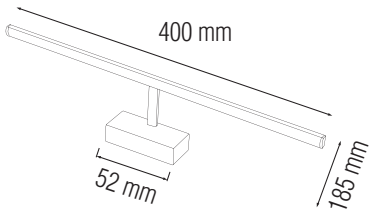

## Technical Drawing

## Technical Data

Voltage (V)	100-250V
Product Wattage (W)	8
Equivalence with incandescent lamp(W)	64
Colour Render Index (Ra)	>Ra70
Colour Temperature (K)	4200
Materials	Chrome + PC
Protection Class	I
Dimmable	No
EEI	A to A++
Warm-up time up to 60 %of the full light output	Instant Full Light
Luminous Flux (lm)	570
Luminous Efficacy (lm/W)	71
Rated Life (hrs) ⌚	30.000
IP Rating	45
Power Factor	>0.5
Beam Angle	120°
Starting Time	<0.2s
Number of ON-OFF cycling	x15.000