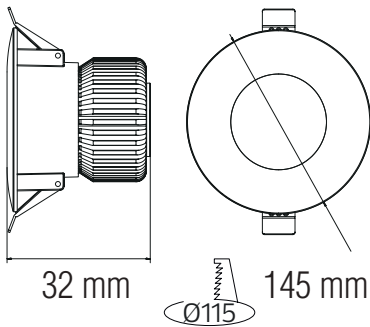

LED DOWNLIGHT

Product&Family Code:

016 048 0020

ALEXA-20

WHITE

Technical Drawing

Photometric Diagram

Technical Data

Voltage (V)	200-265V
Product Wattage (W)	20
Equivalence with incandescent lamp	160
Colour Render Index (Ra)	>Ra70
Colour Temperature (K)	3000K / 4200K / 6400K
Materials	Aluminium Die Casting Body
Protection Class	II
Dimmable	No
EEI	A to A++
Warm-up time up to 60 % of the full light output	Instant Full Light
Luminous Flux (lm)	1500
Luminous Efficacy (lm/W)	75
Rated Life (hrs) ⌚	70.000
IP Rating	20
Power Factor	>0.5
Beam Angle	120°
Starting Time	<0.2s
Number of ON-OFF cycling	x35.000