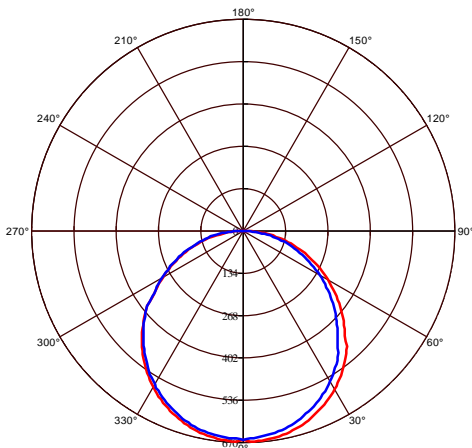

LED DOWNLIGHT

Product&Family Code:

016 048 0020

ALEXA-20

WHITE

Technical Drawing

Photometric Diagram

Technical Data

Voltage (V)	200-265V
Product Wattage (W)	20
Equivalence with incandescent lamp	160
Colour Render Index (Ra)	>Ra70
Colour Temperature (K)	3000K / 4200K / 6400K
Materials	Aluminium Die Casting Body
Protection Class	II
Dimmable	No
EEI	A to A++
Warm-up time up to 60 % of the full light output	Instant Full Light
Luminous Flux (lm)	1500
Luminous Efficacy (lm/W)	75
Rated Life (hrs) ⌚	70.000
IP Rating	20
Power Factor	>0.5
Beam Angle	120°
Starting Time	<0.2s
Number of ON-OFF cycling	x35.000