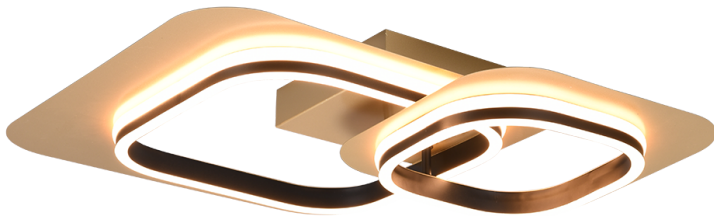

## LUGO – 642910280

incl. 1x SMD, 28W · 1x 3400lm, 3000K

- Dimmable via switch
- Ceiling mounting
- Not suitable for external dimmer
- IP20

The lamps of the LUGO series are true decorative elements that enhance your home in an elegant way. The unusual, square design of the ceiling light becomes an eye-catcher in your living room or entrance area and also creates cosy moments of light. The luminaire has a SWITCH dimmer, allowing the brightness to be graduated from 100% to 50% and 25% via a conventional light switch. The graceful colour design in matt black and gold underlines the noble touch of the design language. In addition, the luminaire features modern LED technology, which is characterised by high light quality and energy efficiency. Compared to conventional halogen lamps, up to 80% of energy costs can be saved. In addition, with LED lamps you benefit from a long service life, low heat generation and protect the environment at the same time.

### Material construction

Metal · black-gold

### Product dimensions

Width: 52cm  
Height: 10cm  
Depth: 54cm  
Weight: 1,7kg

### Technical data

Light source: SMD – LED (integrated)  
Watt: 28W  
Lumen: 1x 3400lm  
Kelvin: 3000K  
Color rendering (CRI): > 80 CRI  
Lifetime: 25000H  
Switching cycles: 15000x ON/OFF