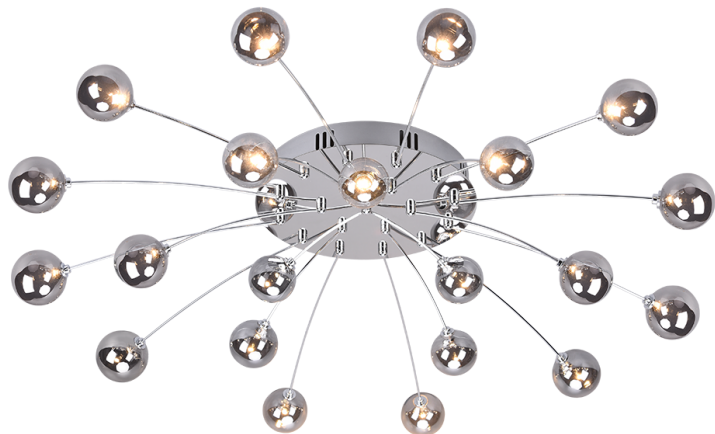

Ceiling lamp

BULLET – 641412106

incl. 21x SMD, 1,5W · 21x 170lm, 3000K

- **Dimmable via switch**
- **Ceiling mounting**
- **Not suitable for external dimmer**
- **IP20**

Material construction

Metal · Chrome
Glass · Chrome plated

Product dimensions

Height: 15cm
Diameter: 96cm
Weight: 2,66kg

Technical data

Light source: SMD – LED (integrated)
Watt: 1,5W
Lumen: 21x 170lm
Kelvin: 3000K
Color rendering (CRI): > 80 CRI
Lifetime: 30000H
Switching cycles: 15000x ON/OFF