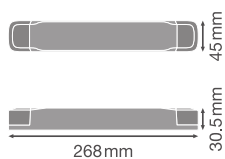

Dimensions & Weight

Length	268.00 mm
Mounting hole spacing, length	251 mm
Width	45.00 mm
Height	30.50 mm
Cable cross-section, input side	0.75...1.5 mm ²
Cable cross-section, output side	0.5...1.5 mm ²
Prewired	No
Wire preparation length, input side	7...9 mm
Wire preparation length, output side	7...9 mm
Product weight	408.00 g