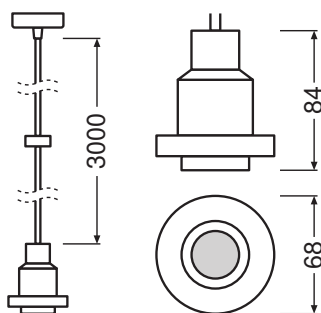

### Dimensions & Weight

Diameter	68.00 mm
Length	84.00 mm
Height	84.00 mm
Product weight	481.00 g
Cable length	2000 mm