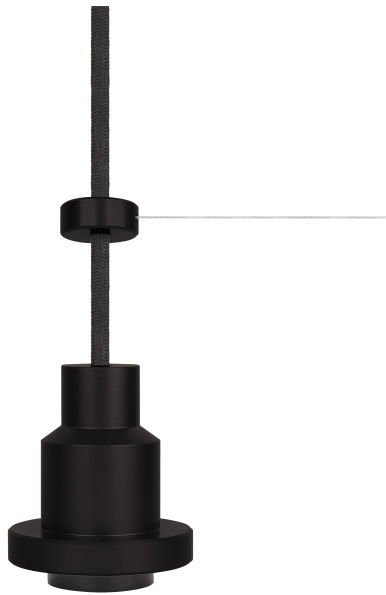

## Vintage 1906 PenduLum Black

Vintage 1906® PenduLum | Indoor pendant luminaires, vintage style, E27 socket

### Product benefits

- Flexible lighting thanks to countless mounting possibilities
- Made of solid aluminum with high-quality appearance
- Semi-matt surface with great look and feel
- Accessories for flexible mounting options included

### Product features

- Reduced industrial design
- Made of classic materials
- Special vintage appeal when combined with 1906 lamps
- Flexible mounting options: leash principle
- Available in various colors
- 2 m textile cable

### Dimensions & Weight

Diameter	68.00 mm
Length	84.00 mm
Height	84.00 mm
Product weight	481.00 g
Cable length	2000 mm