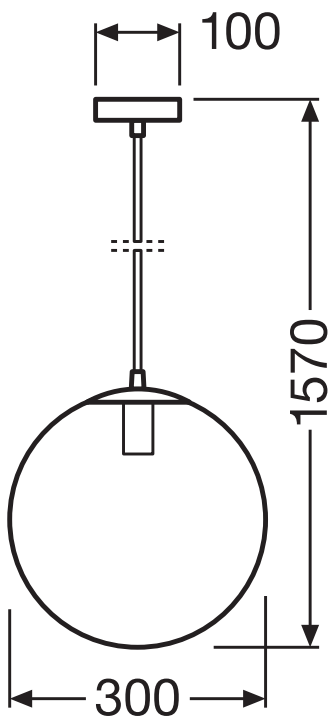

TECHNICAL DATA

Electrical data

Nominal voltage	220...240 V
Mains frequency	50...60 Hz
Protection class	I
Operating mode	Mains voltage

Dimensions & Weight

Diameter	300.00 mm
Width	100.00 mm
Height	1570.00 mm
Product weight	1400.00 g

Materials & Colors

Product color	Black/Gray
Housing color	Black/Gray
Body material	Plastic METAL

Cover material	Glass
Mercury content	0.0 mg

Application & Mounting

Ambient temperature range	-20...+40 °C
Temperature range at storage	-25...+70 °C
Type of connection	Screw terminal
Type of protection	IP20
Dimmable	No
Mounting type	Surface
Mounting location	Ceiling
Application environment	Indoor
With light source	No
Holder designation	E27