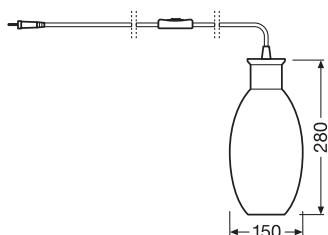

### Dimensions & Weight

Diameter	150 mm
Width	150.00 mm
Height	280.00 mm
Product weight	860.00 g
Cable length	1550 mm