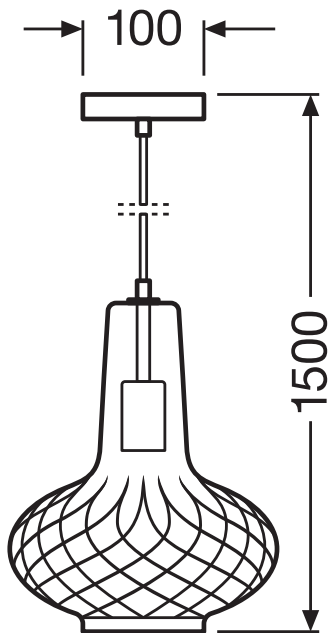

TECHNICAL DATA

Electrical data

Nominal voltage	220...240 V
Mains frequency	50...60 Hz
Protection class	I
Operating mode	Mains voltage

Dimensions & Weight

Width	100.00 mm
Height	1500.00 mm
Product weight	1200.00 g

Materials & Colors

Product color	Black/Gray
Housing color	Black/Gray
Body material	Plastic METAL
Cover material	Glass
Mercury content	0.0 mg

Application & Mounting

Ambient temperature range	-20...+40 °C
Temperature range at storage	-25...+70 °C
Type of connection	Screw terminal
Type of protection	IP20
Dimmable	No
Mounting type	Surface
Mounting location	Ceiling
Application environment	Indoor
With light source	No
Holder designation	E27