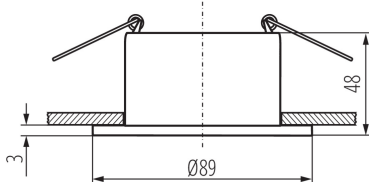

36223 GLOZO DSO B/B

Ring for spotlight fittings

5905339362230

Ø75 mm

Kanlux GLOZO is a large family of decorative rings. They have a modular housing: a base in two shapes and colors and a reflector in 4 colors in mat or mirror finish. It gives us a lot of possibilities to arrange the combination of the same or different color solutions.

GENERAL DATA:

Colour: black

Place of assembly: Recessed mount in the ceiling

Place of application: Indoors

Minimum distance from the illuminated object: 0,5m

Decorative ring without a ceramic frame: yes

The product is not suitable to be covered with a heat-insulating material: yes

Width [mm]: 48

Diameter [mm]: 89

Assembly hole [mm]: Ø75

TECHNICAL DATA:

Rated voltage [V]: 12 AC; 12 DC; 220-240 AC

Maximum power [W]: max 10

Class of protection against electric shock: II/III

Light source: MR16/PAR16

Light source included: no

Cap: Gx5,3/GU10

Ambient temperature range to which the product can be exposed: 5÷25

Enclosure material: aluminum alloy

Lighting-fixture angle regulation: none

IP class: 20

LOGISTIC DATA:

Packaging method: 1