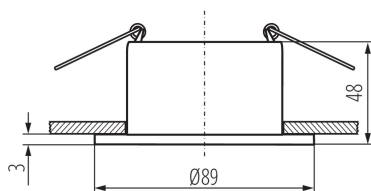

36222 GLOZO DSO W/B

Ring for spotlight fittings

5905339362223

Ø75 mm

Kanlux GLOZO is a large family of decorative rings. They have a modular housing: a base in two shapes and colors and a reflector in 4 colors in mat or mirror finish. It gives us a lot of possibilities to arrange the combination of the same or different color solutions.

GENERAL DATA:

Colour: white / black

Place of assembly: Recessed mount in the ceiling

Place of application: Indoors

Minimum distance from the illuminated object: 0,5m

Decorative ring without a ceramic frame: yes

The product is not suitable to be covered with a heat-insulating material: yes

Width [mm]: 48

Diameter [mm]: 89

Assembly hole [mm]: Ø75

TECHNICAL DATA:

Rated voltage [V]: 12 AC; 12 DC; 220-240 AC

Maximum power [W]: max 10

Class of protection against electric shock: II/III

Light source: MR16/PAR16

Light source included: no

Cap: Gx5,3/GU10

Ambient temperature range to which the product can be exposed: 5÷25

Enclosure material: aluminum alloy

Lighting-fixture angle regulation: none

IP class: 20

LOGISTIC DATA:

Packaging method: 1