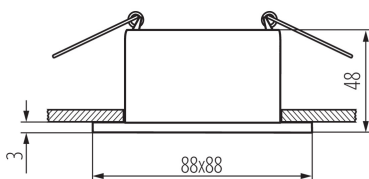

36212 GLOZO DSL G/W

Ring for spotlight fittings

5905339362124

Ø75 mm

Kanlux GLOZO is a large family of decorative rings. They have a modular housing: a base in two shapes and colors and a reflector in 4 colors in mat or mirror finish. It gives us a lot of possibilities to arrange the combination of the same or different color solutions.

GENERAL DATA:

Colour: gold / white

Place of assembly: Recessed mount in the ceiling

Place of application: Indoors

Minimum distance from the illuminated object: 0,5m

Decorative ring without a ceramic frame: yes

The product is not suitable to be covered with a heat-insulating material: yes

Length [mm]: 88

Width [mm]: 88

Height [mm]: 48

Assembly hole [mm]: Ø75

TECHNICAL DATA:

Rated voltage [V]: 12 AC; 12 DC; 220-240 AC

Maximum power [W]: max 10

Class of protection against electric shock: II/III

Light source: MR16/PAR16

Light source included: no

Cap: Gx5,3/GU10

Ambient temperature range to which the product can be exposed: 5÷25

Enclosure material: aluminum alloy

Lighting-fixture angle regulation: none

IP class: 20

LOGISTIC DATA:

Packaging method: 1