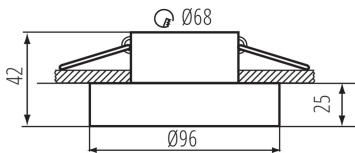

35280 ELICEO DSO B/B

Ring for spotlight fittings

5905339352804

unique
LIGHT
effect

HIGH
quality
finish

Kanlux ELICEO are decorative rings (fixed downlights) with an unusual lighting effect. In addition to the main light source, they also have two luminous rings in the housing, which gives a unique decorative effect. They are available in three colour versions: white, black and white-gold. You can choose your own luminaire for the rings, which will allow you to adapt Kanlux ELICEO to your installation (12V or 230V).

GENERAL DATA:

Colour: black

Place of assembly: Recessed mount in the ceiling

Place of application: Indoors

Minimum distance from the illuminated object : 0,5m

Decorative ring without a ceramic frame: yes

The product is not suitable to be covered with a heat-insulating material: yes

Height [mm]: 42

Diameter [mm]: 96

Assembly hole [mm]: Ø68

TECHNICAL DATA:

Rated voltage [V]: 12 AC; 12 DC; 220-240 AC

Maximum power [W]: max 10

Class of protection against electric shock : II/III

Light source: MR16/PAR16

Light source included: no

Cap: Gx5,3/GU10

Ambient temperature range to which the product can be exposed: 5÷25

Enclosure material: aluminum alloy

Lighting-fixture angle regulation : none

IP class: 20

LOGISTIC DATA:

Unit of measurement: unit

Packaging method: 50

Number of units in the secondary packaging : 1

Number of units in the packaging : 50

Net unit weight [g]: 136

Grammage [g]: 178

Gross unit weight [g]: 170

Length of a unit pack [cm]: 10

Width of a unit pack [cm]: 5