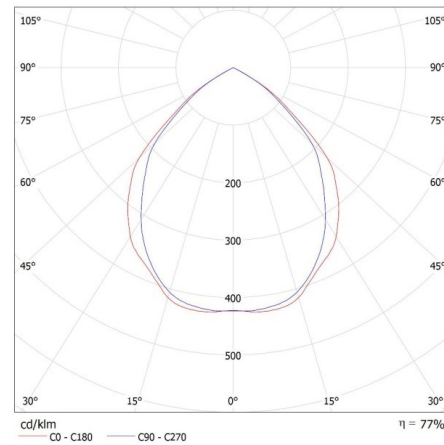

ADDITIONAL INFORMATION:

- Decorative ring without a ceramic frame

KANLUX S.A. (kat 35280) ELICEO DSO B/B + IQ-LED ... 6,5W / LDC (Polar)

Luminaire: KANLUX S.A. (kat 35280) ELICEO DSO B/B + IQ-LED ... 6,5W
Lamps: 1 x IQ-LED GU10 6,5W-WW