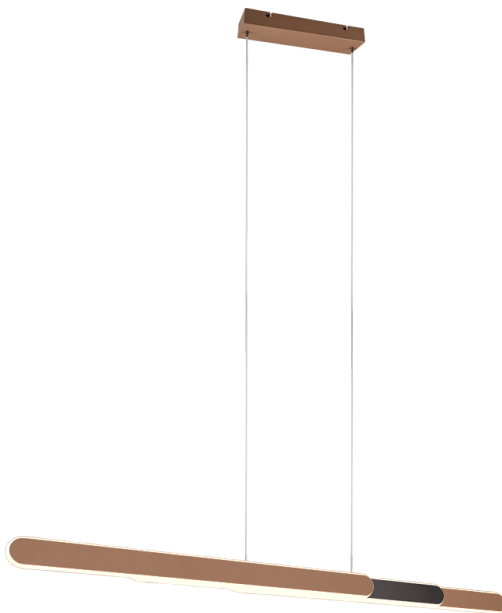

Pendant

HELIOS – 343310365

incl. 1x SMD, 48W · 1x 5800lm, 2700 – 6500K

- **Adjustable light color**
- **4 level Touch function**
- **Light color infinitely variable**
- **Up and Down lighting**
- **Ceiling mounting**
- **Not suitable for external dimmer**
- **Extendible**
- **IP20**
- **Adjustable in height**

The HELIOS pendant light will be the centrepiece of your dining area. The clear and modern lines of the light bring a stylish flair to your home, which is emphasised by the up and down lighting. As the HELIOS is height-adjustable and can be easily pulled apart, it is ideal for extendable dining tables. Another highlight is the integrated 4-fold touch function. Both the brightness levels and the light colour can be adjusted as required at the touch of a button. The colour design in coffee and black chrome is a real eye-catcher in your furnishing concept. The luminaire also features modern LED technology, which is characterised by high light quality and energy efficiency. Compared to conventional halogen light sources, up to 80% of energy costs can be saved. With LED light sources, you also benefit from a long service life and low heat generation while protecting the environment.

Material construction

Metal · Coffee

Product dimensions

Width: 130cm
Height: 150cm
Depth: 6cm
Weight: 2,5kg

Technical data

Light source: SMD – LED (integrated)
Watt: 48W
Lumen: 1x 5800lm
Kelvin: 2700 – 6500K
Color rendering (CRI): > 80 CRI
Lifetime: 30000H
Switching cycles: 15000x ON/OFF