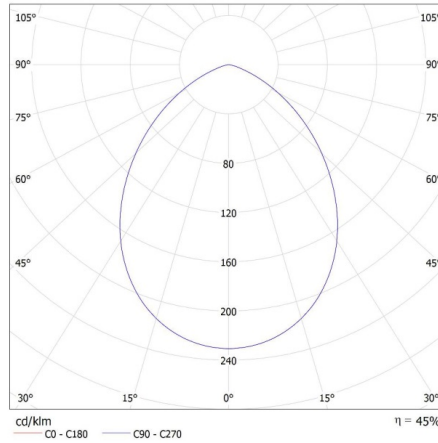

KANLUX S.A. (kat 29235) GOVIK DSO-W + IQ-LED ... 7W / LDC (Polar)