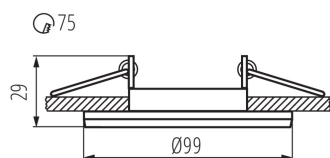

Ring for spotlight fittings

5905339267443

The Kanlux COLIE decorative rings will allow making very original arrangements in each house. They are characterized by elegant and original design ensuring, at the same time, discrete distribution of light. The COLIE series is intended for building in a ceiling. They work well as additional lighting both at homes, in bars and in restaurants, in places where you want to emphasize an interesting arrangement of a room.

GENERAL DATA:

Colour: grey
Necessity of using self-shielding lamps: yes
Place of assembly: Recessed mount in the ceiling
Place of application: Indoors
Minimum distance from the illuminated object: 0,5m
Decorative ring without a ceramic frame: yes
The product is not suitable to be covered with a heat-insulating material: yes
Height [mm]: 29
Diameter [mm]: 99
Assembly hole [mm]: Ø75

TECHNICAL DATA:

Rated voltage [V]: 12 AC; 12 DC; 220-240 AC
Maximum power [W]: max 10
Class of protection against electric shock: II/III
Light source: MR16/PAR16
Light source included: no
Cap: Gx5,3/GU10
Ambient temperature range to which the product can be exposed: 5÷25
Enclosure material: aluminum alloy
Lighting-fixture angle regulation: in one axis
Lighting-fixture angle regulation [°]: 15
IP class: 20

LOGISTIC DATA:

Packaging method: 100
Number of units in the secondary packaging: 1
Number of units in the packaging: 100
Net unit weight [g]: 72
Grammage [g]: 105.3
Length of a unit pack [cm]: 11
Width of a unit pack [cm]: 4.5
Height of a unit pack [cm]: 11