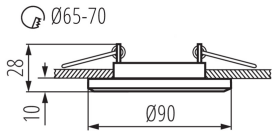

19442 MORTA CT-DSO50-SR

Ceiling-mounted spotlight fitting