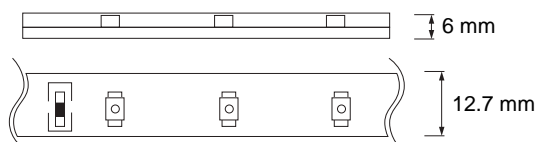

Technical Drawing

Features

- High Lumen and CRI, Good quality & Constant Current driver.
- High heat dissipation, low carbon and environmental protection.
- SMD LED Lamp Base.
- Very low energy consumption.