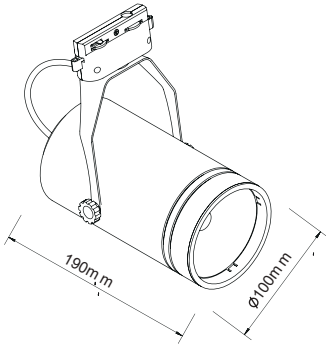

LED TRACK LIGHT

Product&Family Code: 018 017 0030

BERN

WHITE
BLACK

Technical Drawing

Photometric Diagram

Technical Data	
Voltage (V)	180-240V
Product Wattage (W)	30
Equivalence with incandescent lamp(W)	240
Colour Render Index (Ra)	>Ra80
Colour Temperature (K)	4200K
Materials	Cast-Aluminium
Protection Class	II
Dimmable	No
EEI	A to A++
Warm-up time up to 60 %of the full light output	Instant Full Light
Luminous Flux (lm)	2000
Luminous Efficacy (lm/W)	67
Rated Life (hrs) ⌚	30.000
IP Rating	20
Power Factor	>0.5
Beam Angle	21°
Starting Time	<0.2s
Number of ON-OFF cycling	x20000