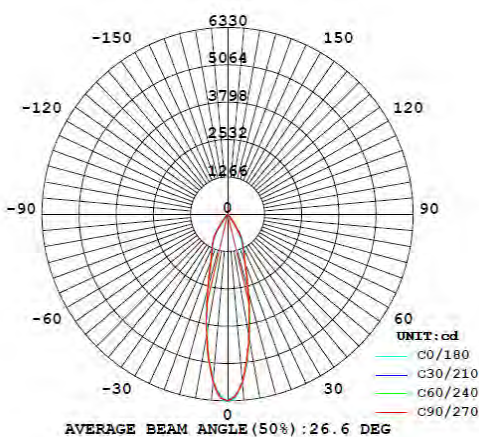

LED TRACK LIGHT

Product&Family Code: 018 017 0030

BERN

WHITE
BLACK

Technical Drawing

Photometric Diagram

Technical Data	
Voltage (V)	180-240V
Product Wattage (W)	30
Equivalence with incandescent lamp(W)	240
Colour Render Index (Ra)	>Ra80
Colour Temperature (K)	4200K
Materials	Cast-Aluminium
Protection Class	II
Dimmable	No
EEI	A to A++
Warm-up time up to 60 %of the full light output	Instant Full Light
Luminous Flux (lm)	2000
Luminous Efficacy (lm/W)	67
Rated Life (hrs) ⌚	30.000
IP Rating	20
Power Factor	>0.5
Beam Angle	21°
Starting Time	<0.2s
Number of ON-OFF cycling	x20000