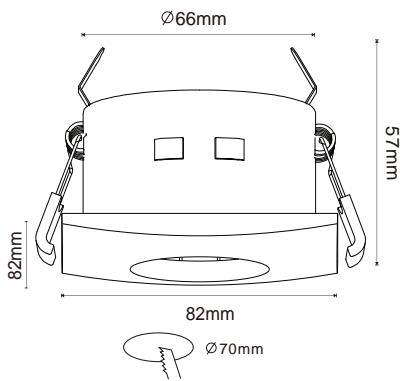

## Technical Drawing

## Technical Data

Voltage (V)	220-240V
Product Wattage (W)	Max.50W
Lamp Type	MR16 G5.3/G6.35
WEEE Regulation Appropriate	Yes
Materials	Aluminium
Protection Class	N/A
Dimmable	No
EEI	<b>E</b> to <b>A<sup>++</sup></b>
IP Rating	65