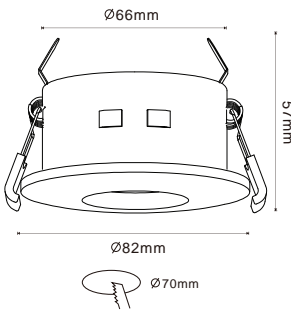

WATERPROOF DOWNLIGHT FITTING

Product&Family Code: 015 017 0050

SARDUNYA-R

WHITE

Technical Drawing

Technical Data	
Voltage (V)	220-240V
Product Wattage (W)	Max.50W
Lamp Type	MR16 G5.3/G6.35
WEEE Regulation Appropriate	Yes
Materials	Aluminium
Protection Class	N/A
Dimmable	No
EEL	E to A ⁺⁺
IP Rating	65